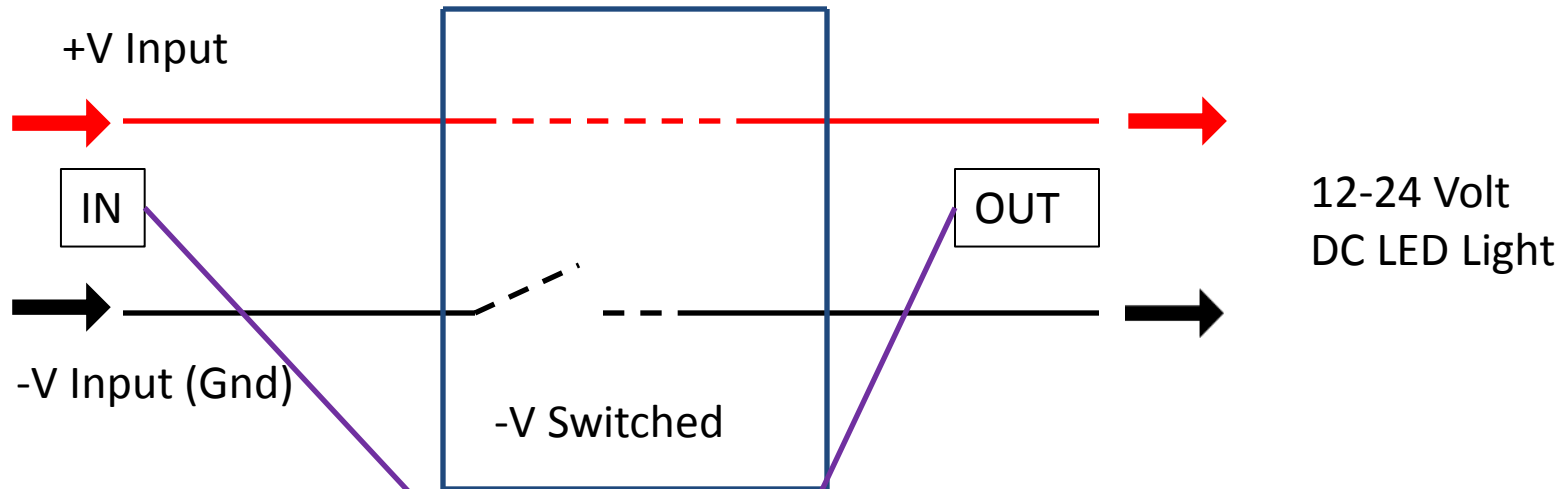

ALS1 Ambient Light Switch Wiring Connections

ALS1

Power Source 12-24 Volts DC