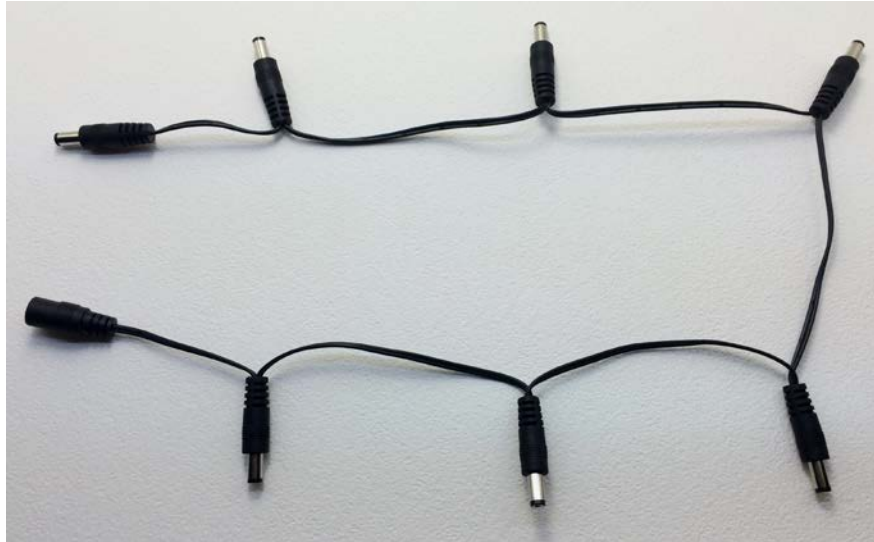

Prop and Scenery Lights, LLC
www.propscenerylights.com
Product Specification Sheet
Daisy Chain Cable, 6 output plugs -
1 power input jack, 1 power output plug
P/N: DCC6-28

Characteristics

- 1) DC barrel connector male plugs 6X at 4 inch ref. (102mm ref.) spacing for 20 inch ref. (508mm ref) effective length for lighting applications, 28 inch ref. (711 mm ref.) overall length including input jack and output plug.
- 2) LED lighting low voltage applications rating: 3.0 amps at 12.0 volts (36 watts) continuous Max.
- 3) Operation usage temperature range: -20C to +60C (-4F to +140F).
- 4) Cable jacket insulation: PVC (black).
- 5) Cable jacket black (PVC).
- 7) Female jack connector accepts 2.1mm X 5.5mm Plug DC barrel connectors.
- 8) Intended application is low voltage LED lighting, cables can be series connected for longer effective lighting lengths.

Plug 2.1mm X 5.5mm

Jack 2.1mm X 5.5mm

Prop and Scenery Lights, LLC
P/N: DCC6-28
Daisy Chain Cable, 6 outputs 2.1 x 5.5 barrel
connector DC power (28 inch overall length)
Rev-B (10/24/17) Page 1 of 1